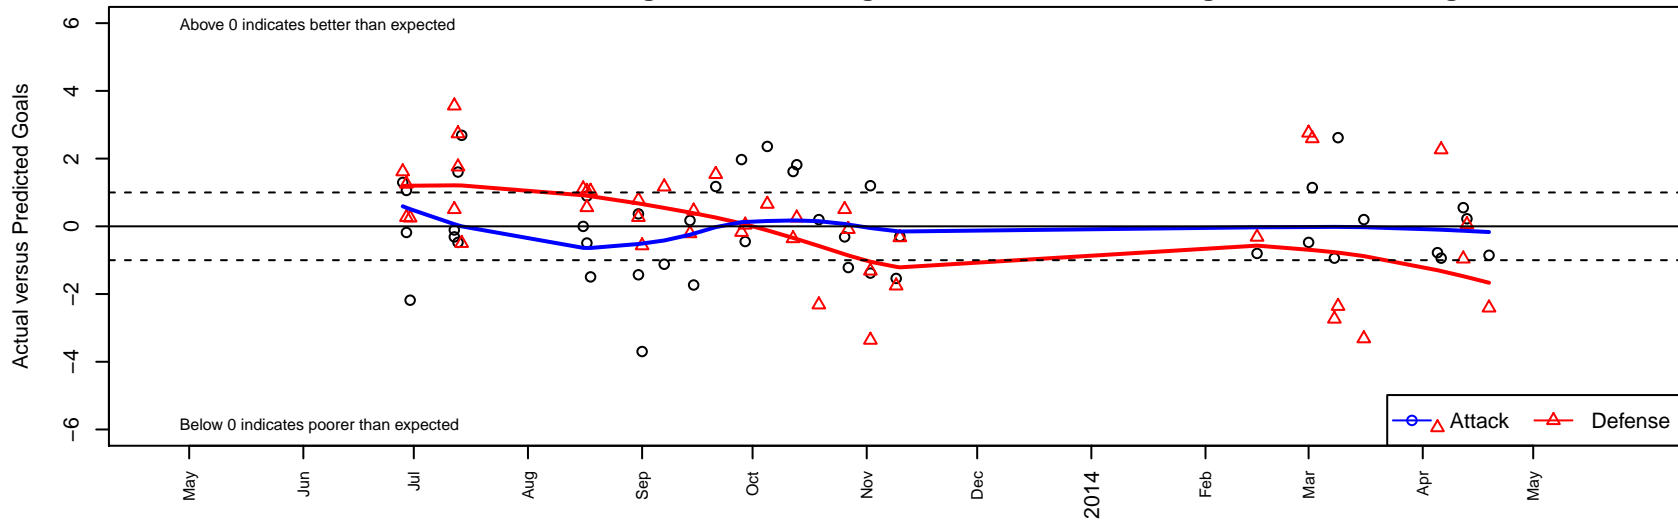

Valley Football Club Fire G00
Dots are actual minus expected GF (blue circles) and GA (red triangles).
Blue line is smoothed change in attack strength. Red is smoothed change in defense strength.